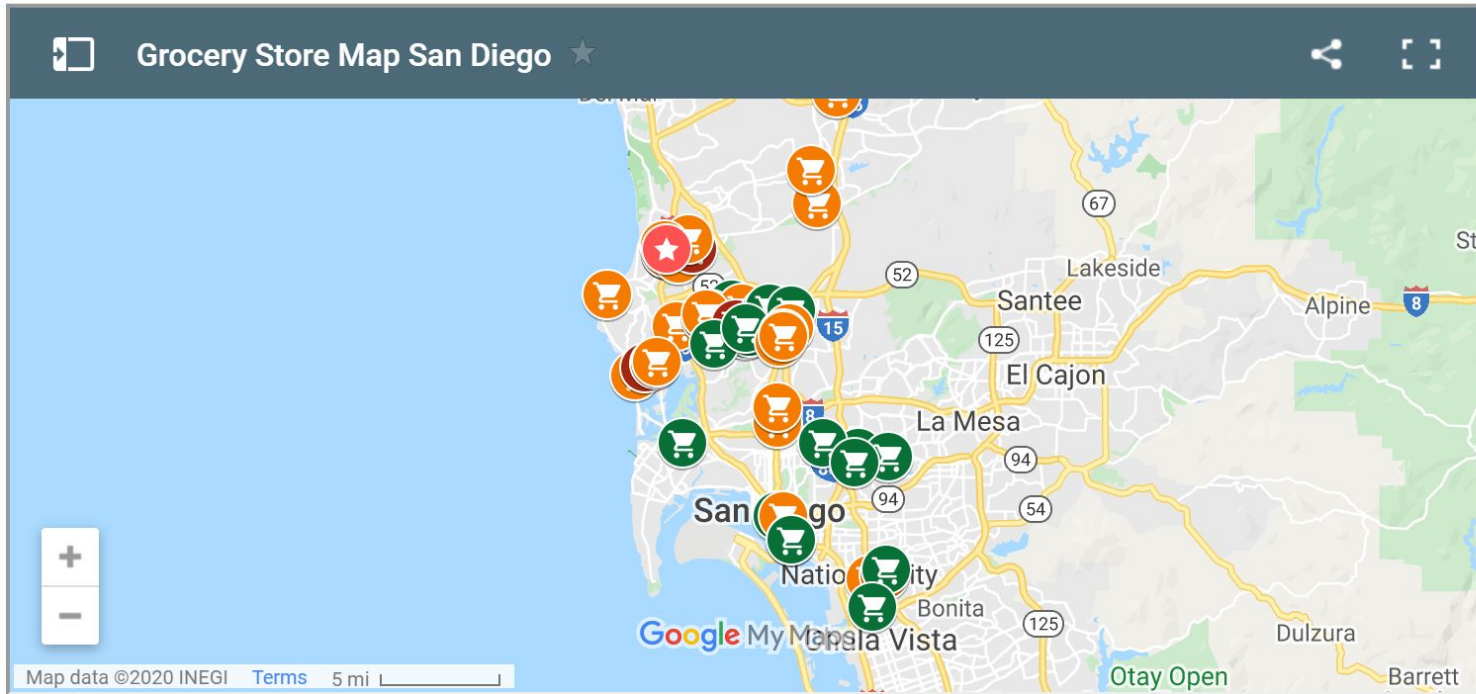

<https://transportation.ucsd.edu/shuttles/shopper.html#Nobel-Dr.-at-La-Jolla-Village-S>

Route Map

Destinations:

- La Jolla Village Square
 - Trader Joe's
 - Ralph's
- Target (Balboa)
- 99 Ranch Market (Clairemont Mesa)
- Balboa International Market
- Food 4 Less
- Zion Market
- Tropical Star Market & Restaurant
- H-Mart
- Various Dining Options

BALBOA INTERNATIONAL MARKET DISCOUNT

Balboa International Market has agreed to apply a 5% discount on any items purchased. Please show your student ID at checkout.

LOLITA'S MEXICAN FOOD

10% discount to students at Lolita's restaurant. Upon ordering, students just have to ask the cashier for the student discount and show their student ID.

Affordable Grocery Store Map

The map above shows various grocery stores in San Diego. They are color coded to represent their cost (\$=green, \$\$=orange, \$\$\$=red). All Estimated Times of Arrival (ETA) are from Gilman Transit Center. The pink stars are shuttle stops for the [Grocery Shuttle](#). Click on and expand the map to see more details.

**EVERY SATURDAY
STARTING OCT. 5TH**

12pm-8pm

Pick up is by Mandeville loop

Shop, dine, and explore new places with our **free** weekly shuttle service to Balboa Ave and Convoy area. Open to all undergraduate and graduate UCSD students