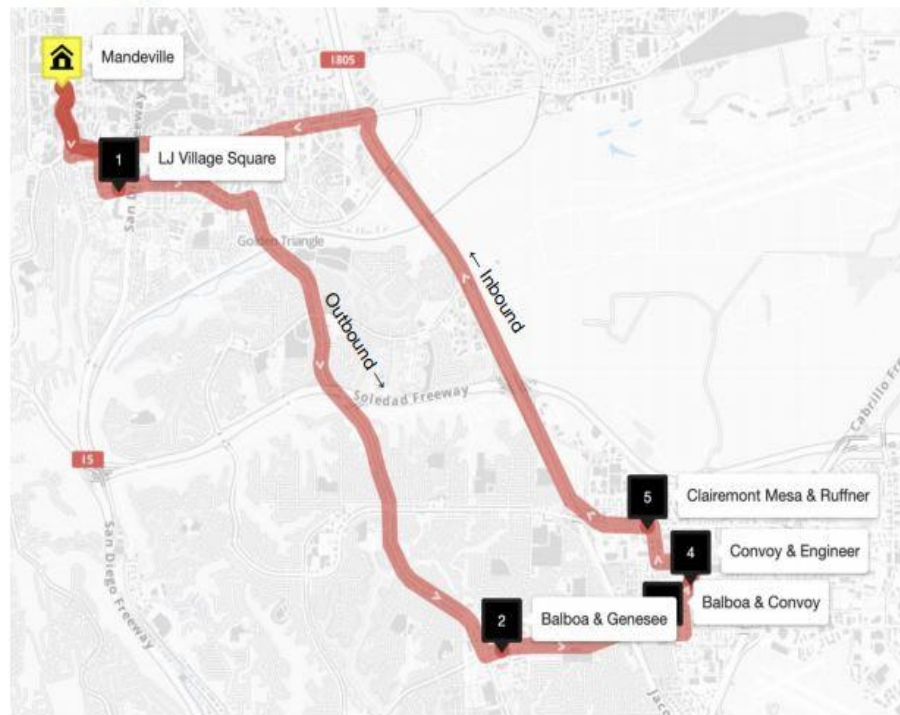

International Outreach Coordinators

International student experience

HDH

Housing, Dining, and Hospitality provided funding for the shuttle

AVP Transportation

Student perspective and routes

Workflow

Grocery Shuttle Routes and Times

<https://transportation.ucsd.edu/shuttles/shopper.html#Nobel-Dr.-at-La-Jolla-Village-S>

Route Map

Destinations:

- La Jolla Village Square
 - Trader Joe's
 - Ralph's
- Target (Balboa)
- 99 Ranch Market (Clairemont Mesa)
- Balboa International Market
- Food 4 Less
- Zion Market
- Tropical Star Market & Restaurant
- H-Mart
- Various Dining Options

Mandeville Loop	L. J. Village (Out)	Balboa & Genesee	Balboa & Convoy	Convoy & Engineer	C. M. & Ruffner	L. J. Village (In)
12:00pm	12:08	12:21	12:27	12:32	12:35	12:48
12:30	12:38	12:51	12:57	13:02	13:05	13:18
13:00	13:08	13:21	13:27	13:32	13:35	13:48

**EVERY SATURDAY
STARTING OCT. 5TH**

12pm-8pm

Pick up is by Mandeville loop

Shop, dine, and explore new places with our **free** weekly shuttle service to Balboa Ave and Convoy area. Open to all undergraduate and graduate UCSD students