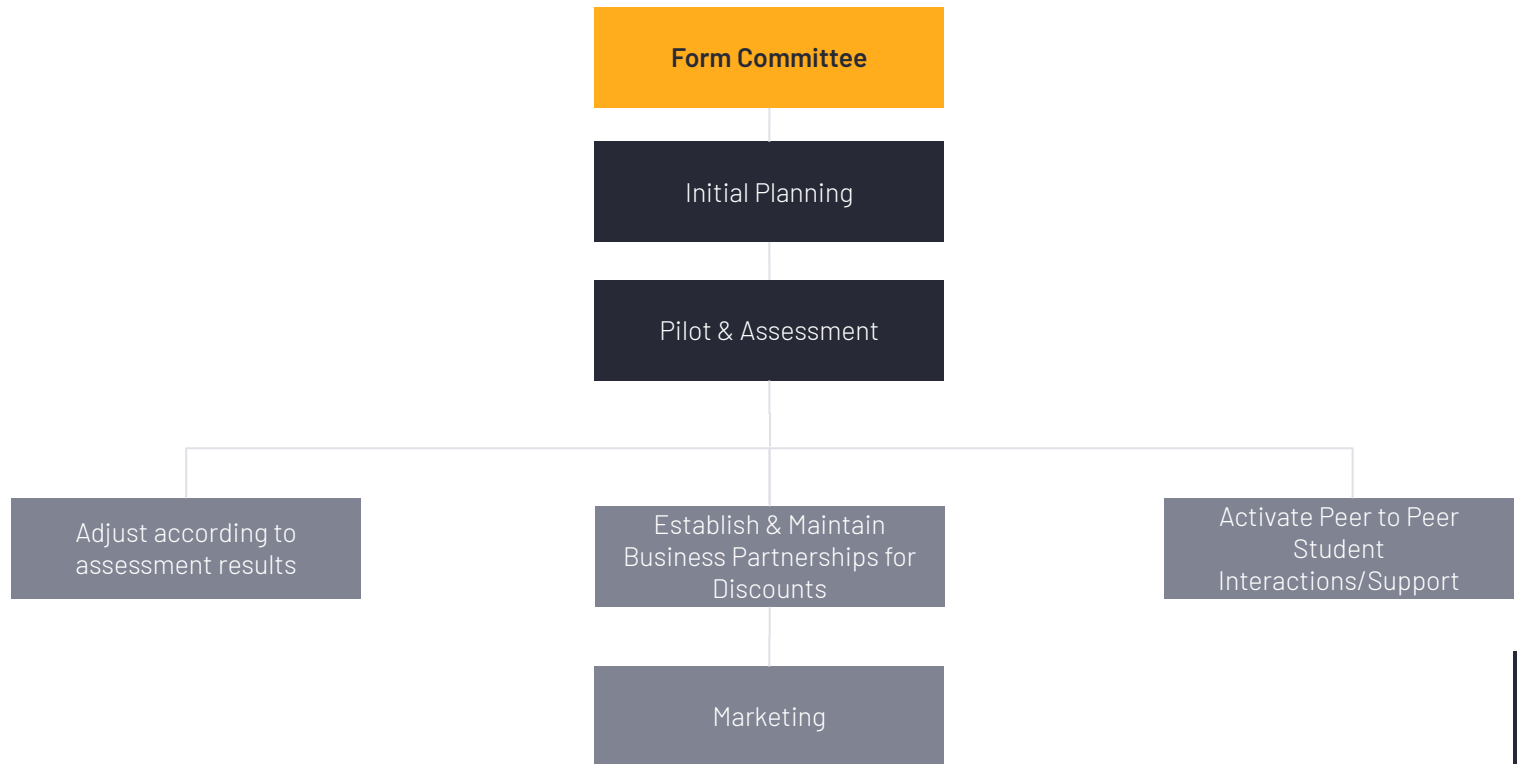

Grocery Shuttle Committee and Roles

Basic Needs Leadership

Provided funding, the marketing, and partnerships with businesses for exclusive discounts for UCSD students

Transportation Services

Tested routes stops and provided the actual shuttles and drivers

International Outreach Coordinators

International student experience

HDH

Housing, Dining, and Hospitality provided funding for the shuttle

AVP Transportation

Student perspective and routes

Workflow

Grocery Shuttle Routes and Times