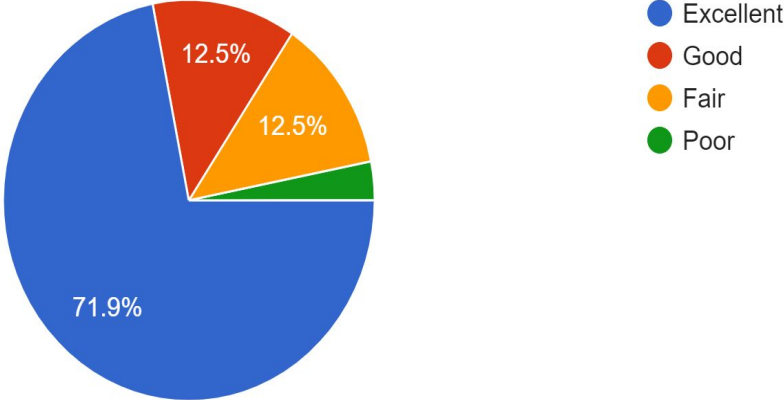

How was your overall experience?

32 responses

84.4% said their experience was excellent or good, with only 3% saying it was poor

Discounts & Resources

UCSD STUDENTS
ENJOY 5% OFF
on weekends when
shopping with your
valid student ID -
99 Ranch Rewards Card