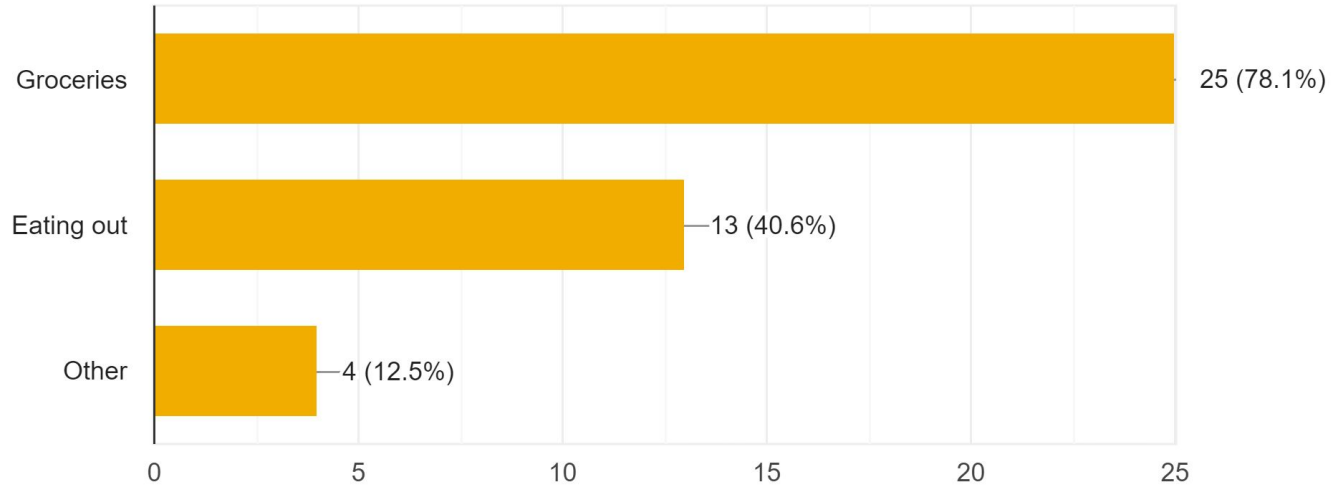

What was your primary reason for taking the shuttle?

32 responses

Over 100 students used the shuttle during the pilot and 32 responded to the survey