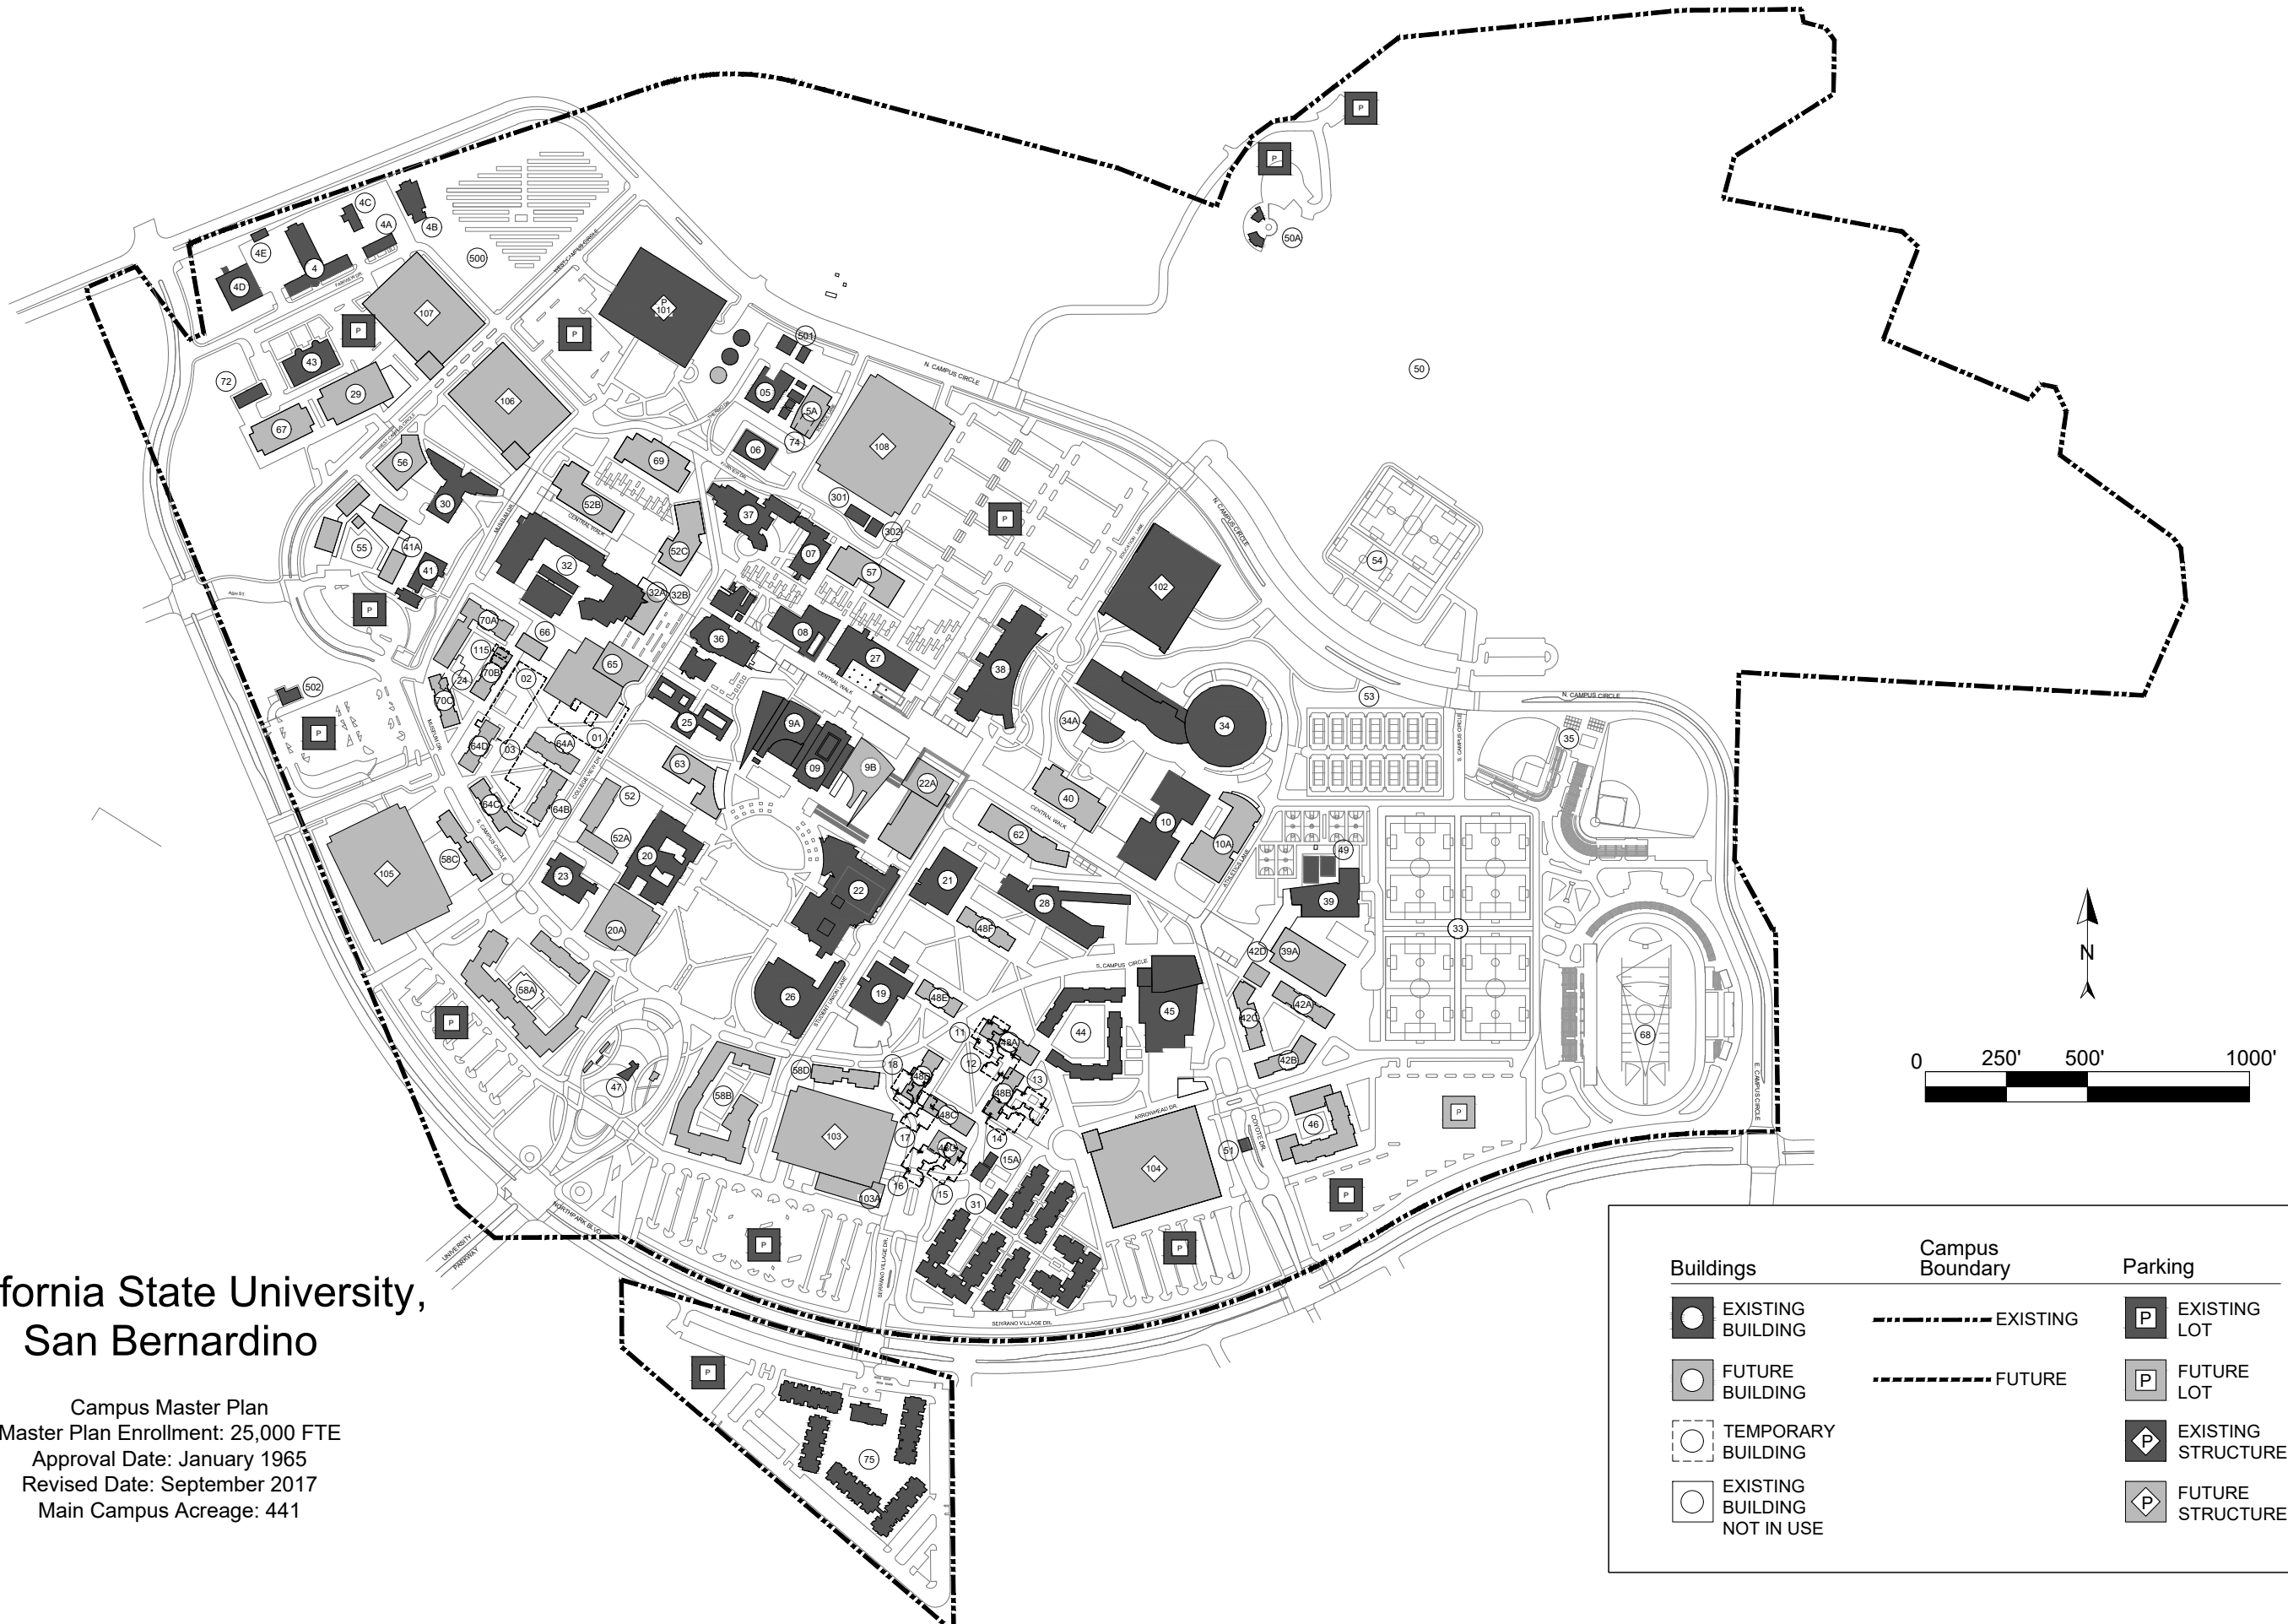

California State University, San Bernardino

Campus Master Plan
 Master Plan Enrollment: 25,000 FTE
 Approval Date: January 1965
 Revised Date: September 2017
 Main Campus Acreage: 441

Buildings	Campus Boundary	Parking
EXISTING BUILDING	EXISTING	EXISTING LOT
FUTURE BUILDING	FUTURE	FUTURE LOT
TEMPORARY BUILDING		EXISTING STRUCTURE
EXISTING BUILDING NOT IN USE		FUTURE STRUCTURE

California State University, San Bernardino Palm Desert Off-Campus Center

Campus Master Plan
 Master Plan Enrollment: 8,000 FTE
 Approval Date: May 2000
 Revised Date: January 2018
 Campus Acreage: 168

Buildings	Campus Boundary	Parking
EXISTING BUILDING	EXISTING	EXISTING LOT
FUTURE BUILDING	FUTURE	FUTURE LOT
TEMPORARY BUILDING		EXISTING STRUCTURE
EXISTING BUILDING NOT IN USE		FUTURE STRUCTURE