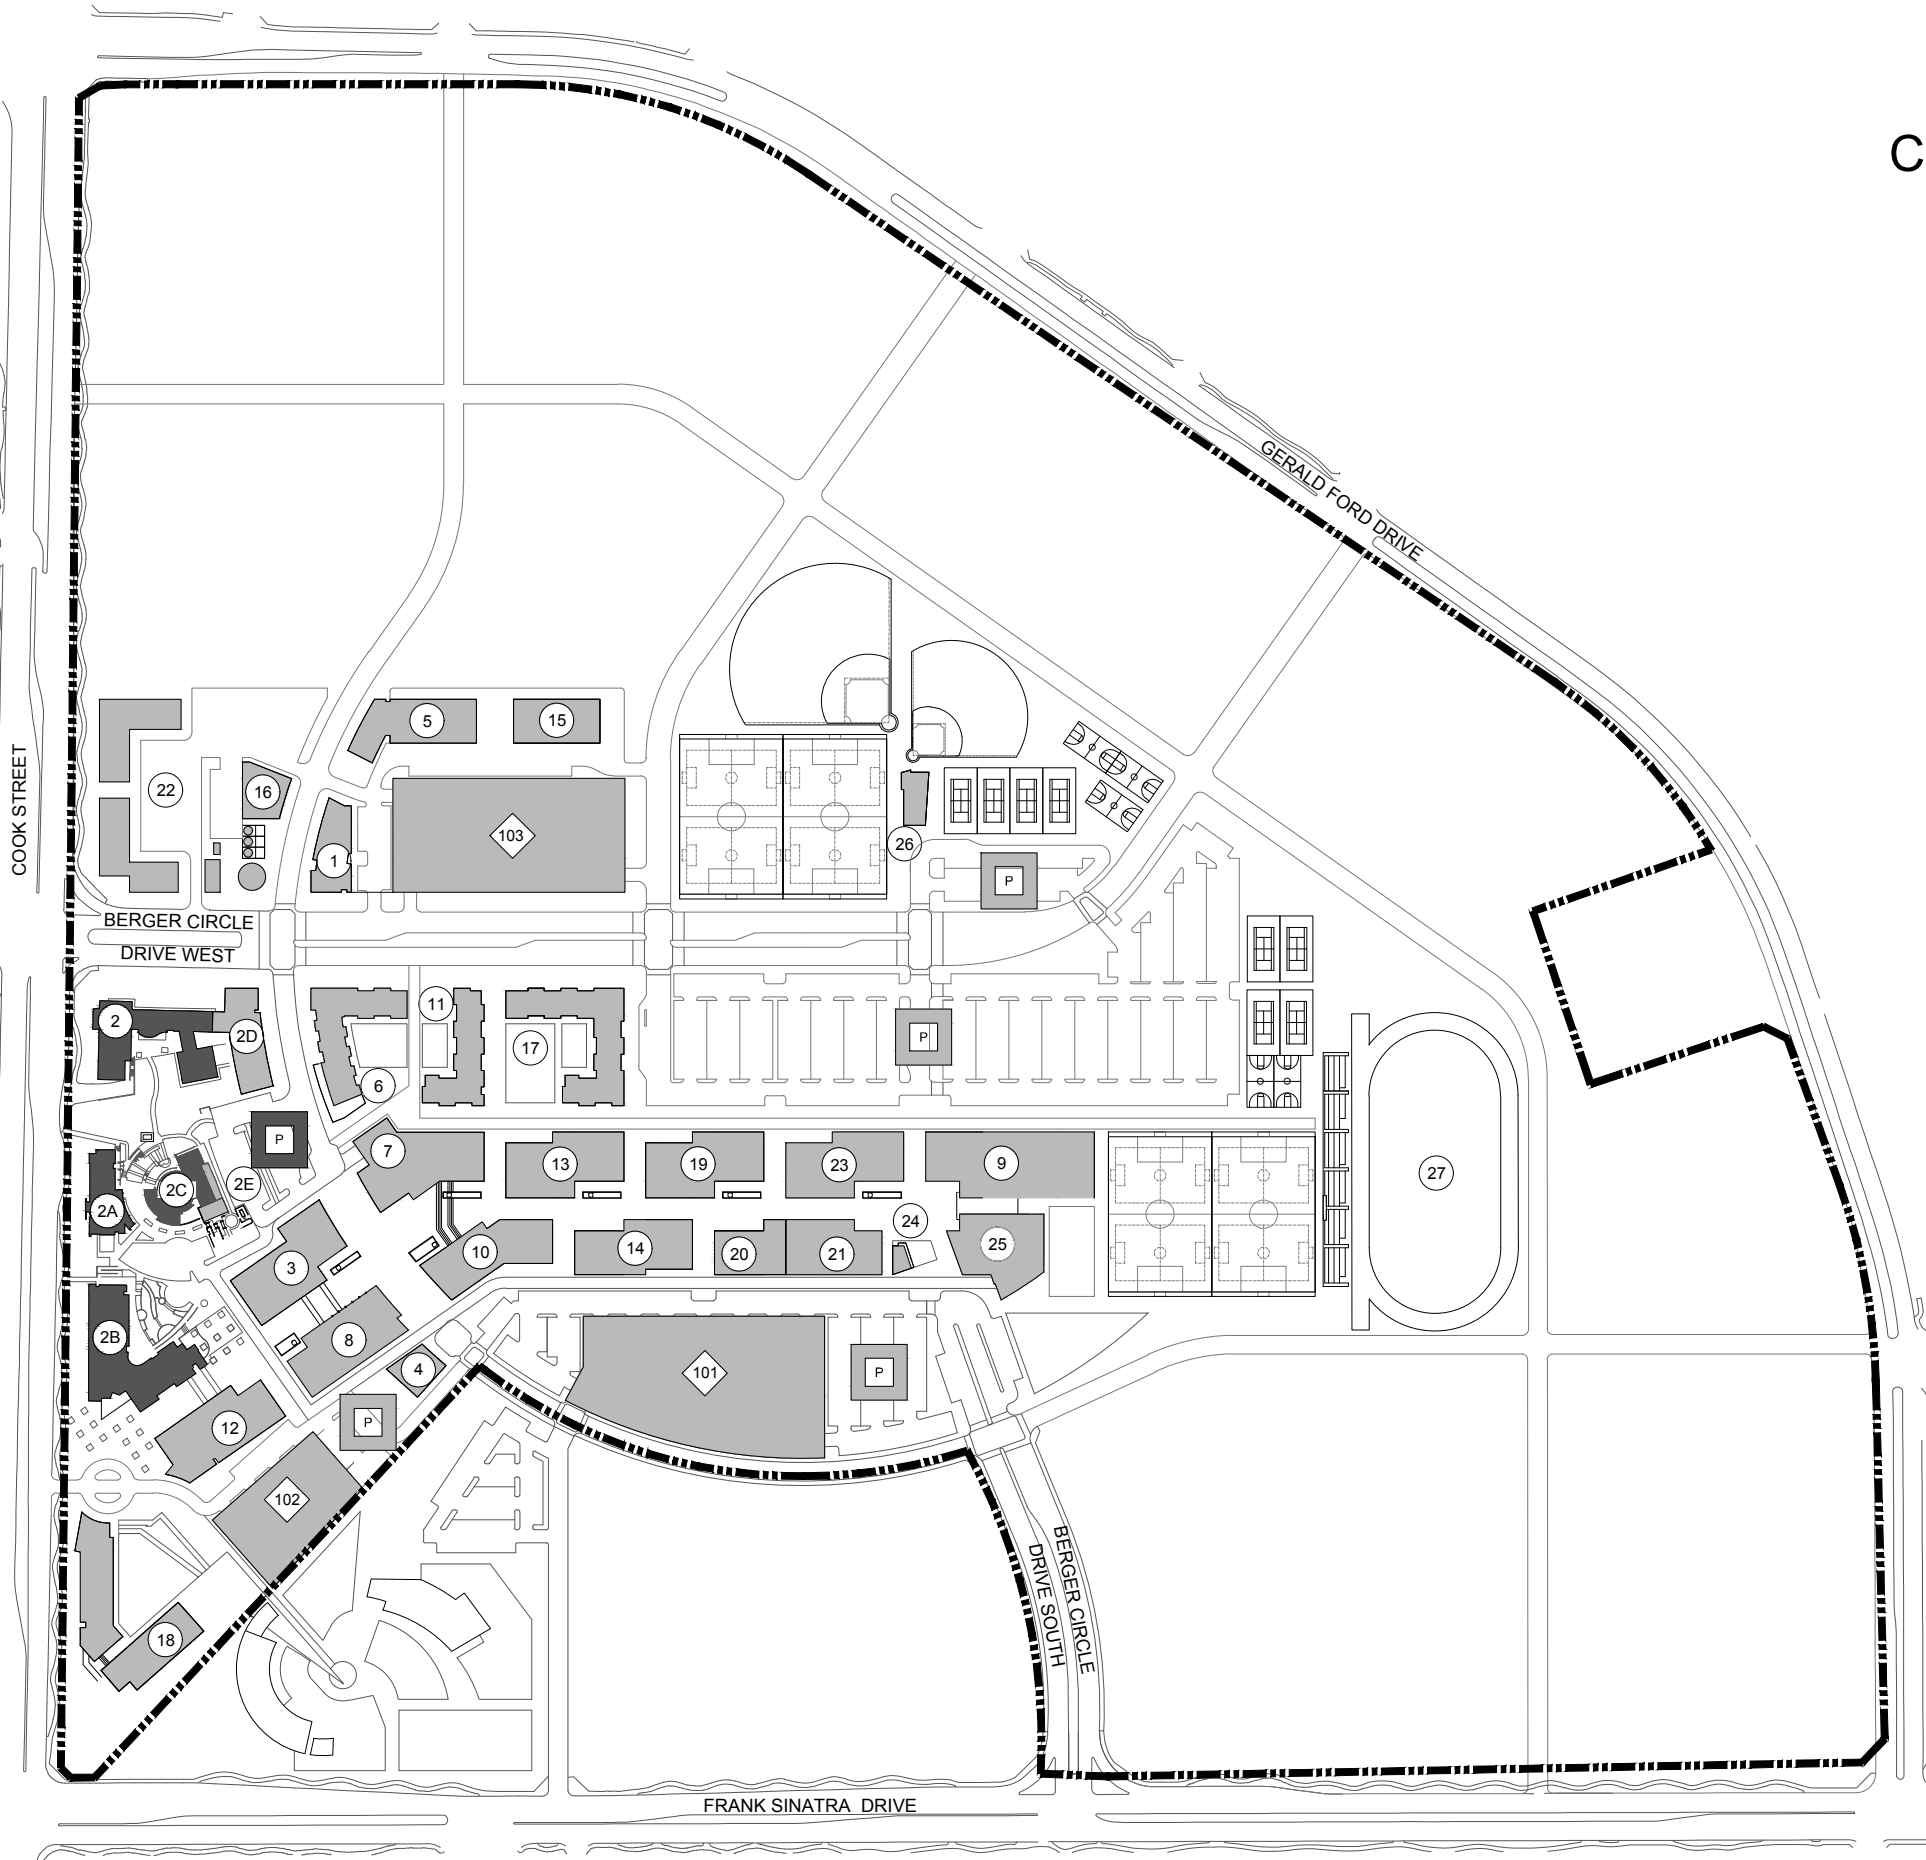

California State University, San Bernardino

Campus Master Plan
 Master Plan Enrollment: 25,000 FTE
 Approval Date: January 1965
 Revised Date: September 2017
 Main Campus Acreage: 441

Buildings	Campus Boundary	Parking
EXISTING BUILDING	EXISTING	EXISTING LOT
FUTURE BUILDING	FUTURE	FUTURE LOT
TEMPORARY BUILDING		EXISTING STRUCTURE
EXISTING BUILDING NOT IN USE		FUTURE STRUCTURE

California State University, San Bernardino Palm Desert Off-Campus Center

Campus Master Plan
 Master Plan Enrollment: 8,000 FTE
 Approval Date: May 2000
 Revised Date: January 2018
 Campus Acreage: 168

Buildings	Campus Boundary	Parking
EXISTING BUILDING	EXISTING	EXISTING LOT
FUTURE BUILDING	FUTURE	FUTURE LOT
TEMPORARY BUILDING		EXISTING STRUCTURE
EXISTING BUILDING NOT IN USE		FUTURE STRUCTURE