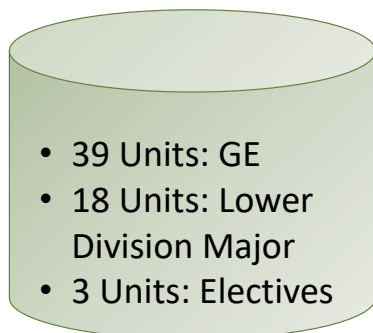

- Clear pathways to a CSU degree
- Students earn a marketable degree
- Guaranteed admission to a CSU
- Advisement and support
- Supports equity and timely graduation

ADT Pathways to the CSU

- Administration of Justice
- Agricultural Animal Sciences
- Agriculture Business
- Agricultural Plant Science
- Anthropology
- Art History
- Biology
- Business Administration
- Chemistry
- Child and Adolescent Development
- Communications Studies
- Computer Science
- Early Childhood Education
- Economics
- Elementary Teacher Education
- English
- Environmental Science
- Film, Television, and Electronic Media
- Geography
- Geology
- Global Studies
- History
- Hospitality Management
- Journalism
- Kinesiology
- Law, Public Policy, and Society
- Mathematics
- Music
- Nutrition and Dietetics
- Philosophy
- Physics
- Political Science
- Psychology
- Public Health Science
- Social Justice Studies
- Social Work and Human Services
- Sociology
- Spanish
- Studio Arts
- Theatre Arts

A CSU Degree in 120 Units

Associate Degree for Transfer

CSU Degree

CSU The California State University

A Decade of Progress

- Increased access to a CSU degree
- Decrease in barriers to timely graduation
- Reduction in credit accumulation
- Intersegmental collaboration among CCC and CSU faculty
- Expanded awareness of the program