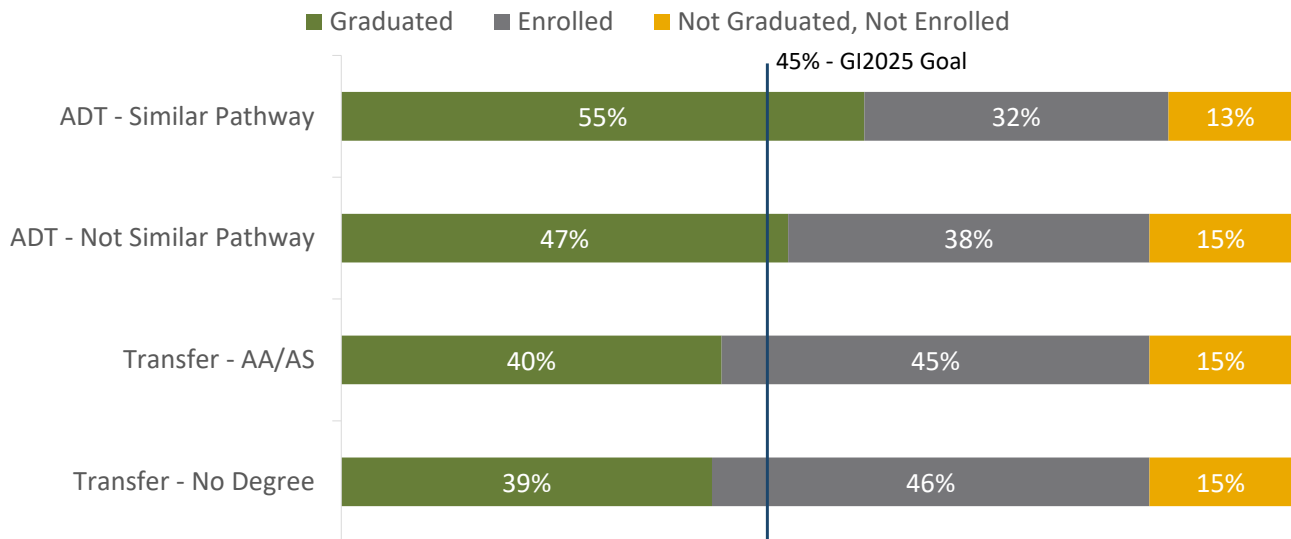

CSU The California State University

“I’m proud of the structure we built. We see the numbers now, and we know it worked. We had the attitude that we’d get this done, not matter the hurdle, for the sake of the students.”

Dr. James Postma
Former Chair, Academic Senate, CSU
and ADT Advocate

Top CSU Majors by ADT Transfers

California Community College Transfer Enrollment by Academic Year

Fall 2020 Transfer Admissions

California Community College Transfer Persistence Rates, Within Two Years

California Community College Transfer Persistence Rates, Within Four Years

A Student-Centric Future

- Meeting demand through increased flexibility and additional disciplines
- Re-engaging faculty on pathways
- Increasing resources, specifically student advisement
- Eliminating the equity gap