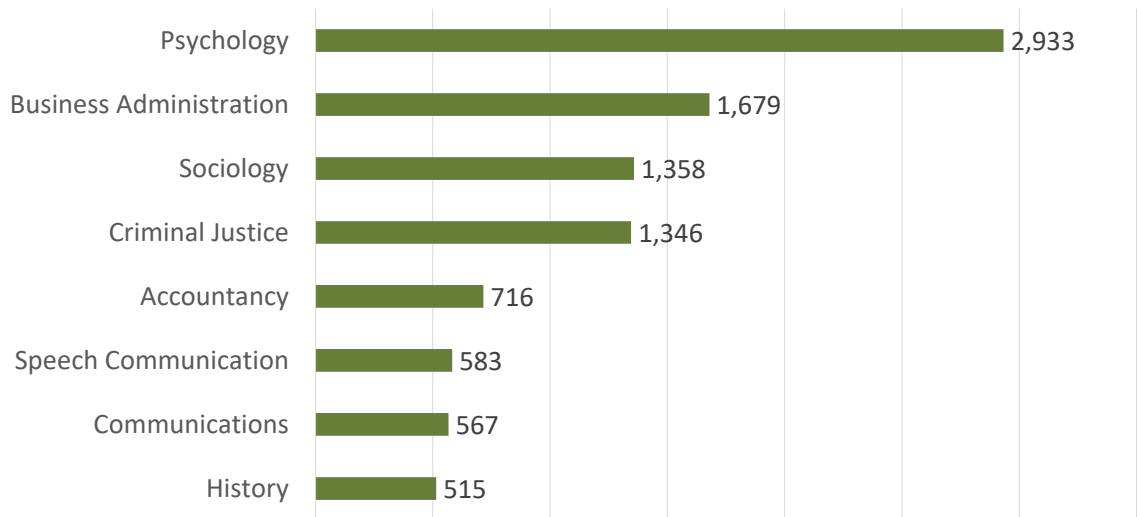

Top CSU Majors by ADT Transfers