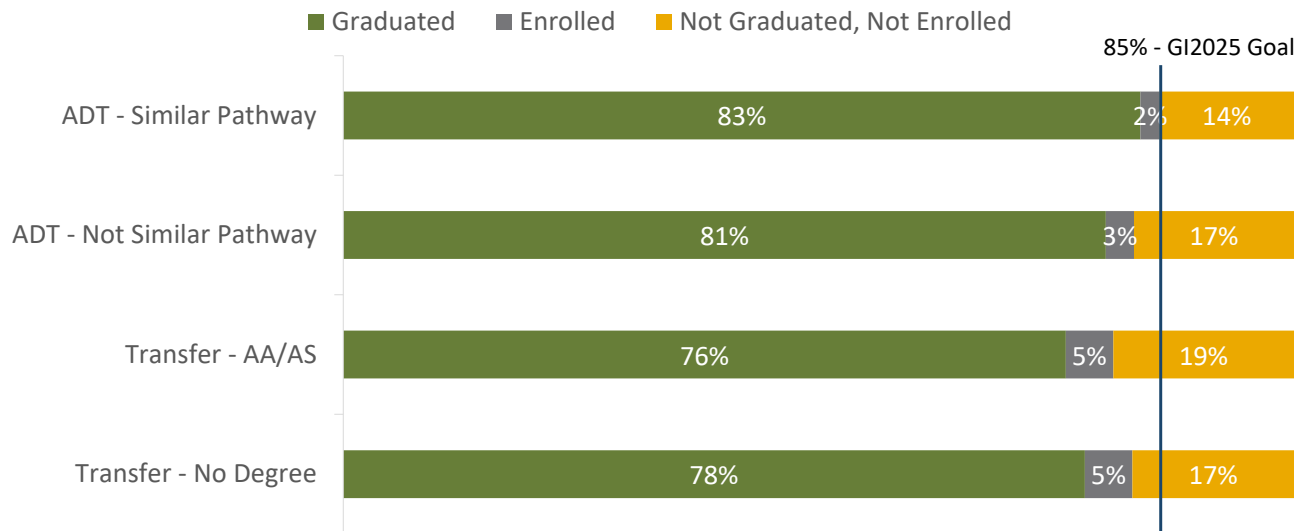

CSU The California State University

“I’m proud of the structure we built. We see the numbers now, and we know it worked. We had the attitude that we’d get this done, not matter the hurdle, for the sake of the students.”

Dr. James Postma
Former Chair, Academic Senate, CSU
and ADT Advocate

Top CSU Majors by ADT Transfers

California Community College Transfer Enrollment by Academic Year

Fall 2020 Transfer Admissions

California Community College Transfer Persistence Rates, Within Two Years

California Community College Transfer Persistence Rates, Within Four Years

A Student-Centric Future

- Meeting demand through increased flexibility and additional disciplines
- Re-engaging faculty on pathways
- Increasing resources, specifically student advisement
- Eliminating the equity gap