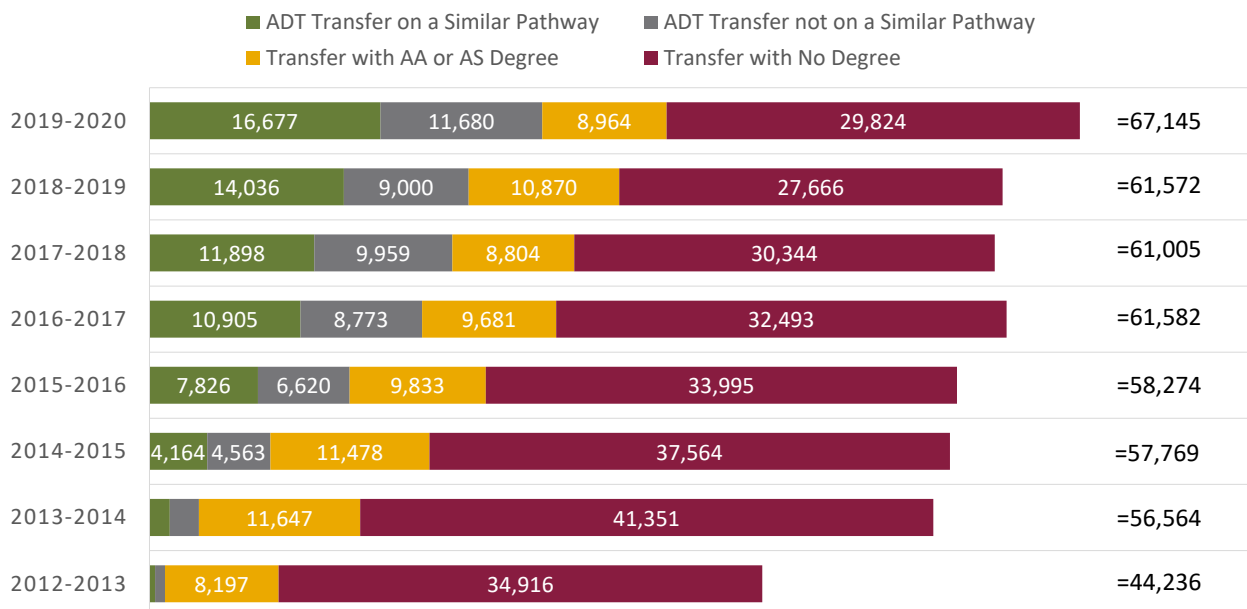

A CSU Degree in 120 Units

Associate Degree for Transfer

CSU Degree

CSU The California State University

A Decade of Progress

- Increased access to a CSU degree
- Decrease in barriers to timely graduation
- Reduction in credit accumulation
- Intersegmental collaboration among CCC and CSU faculty
- Expanded awareness of the program

CSU The California State University

“I’m proud of the structure we built. We see the numbers now, and we know it worked. We had the attitude that we’d get this done, not matter the hurdle, for the sake of the students.”

Dr. James Postma
Former Chair, Academic Senate, CSU
and ADT Advocate

Top CSU Majors by ADT Transfers

California Community College Transfer Enrollment by Academic Year

Fall 2020 Transfer Admissions

California Community College Transfer Persistence Rates, Within Two Years