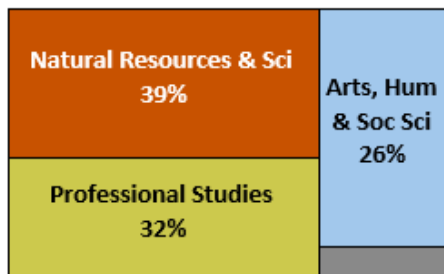

HUMBOLDT
STATE UNIVERSITY

HUMBOLDT STATE UNIVERSITY

Preliminary Fall 2017 Enrollment Dashboard (Unofficial)

Overall Enrollment

Demographic Information

Admission Profile - Fall 2017

App. Type	Applicants	Admitted	Admit Rate	Confirmed	Expected	Registered	Yield (%)
First-time UG	11,453	9,313	81.3%	1,503	1,215	1,216	13.1%
Lower-div xfer	231	104	45.0%	58	23	49	47.1%
Upper-div xfer	3,807	3,199	84.0%	1,168	866	897	28.0%
Grand Total	15,491	12,616	81.4%	2,729	2,104	2,162	17.1%

College of Declared Major

Updated 8/31/2017

See more dashboards at:

<http://www.humboldt.edu/irp/dashboards.htr>

HUMBOLDT STATE UNIVERSITY

Freshman Impaction

- HSU is impacted at the freshman level with a slightly higher Eligibility Index, to be determined at the end of the priority application filing period.
- We are also impacted in the following majors with specific GPA minima:
 - Environment Science and Management
 - Wildlife
 - Biology, Botany, Zoology
 - <https://admissions.humboldt.edu/node/176#fimpaction>