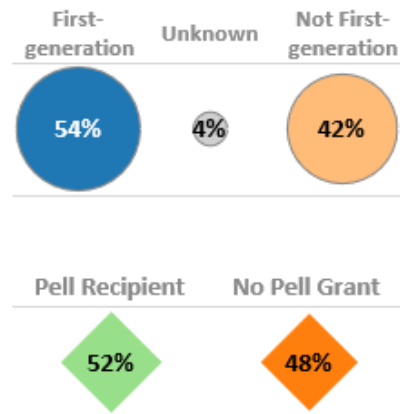

HUMBOLDT
STATE UNIVERSITY

HUMBOLDT STATE UNIVERSITY

Preliminary Fall 2017 Enrollment Dashboard (Unofficial)

Overall Enrollment

Demographic Information

Admission Profile - Fall 2017

App. Type	Applicants	Admitted	Admit Rate	Confirmed	Expected	Registered	Yield (%)
First-time UG	11,453	9,313	81.3%	1,503	1,215	1,216	13.1%
Lower-div xfer	231	104	45.0%	58	23	49	47.1%
Upper-div xfer	3,807	3,199	84.0%	1,168	866	897	28.0%
Grand Total	15,491	12,616	81.4%	2,729	2,104	2,162	17.1%

College of Declared Major

Updated 8/31/2017

See more dashboards at:

<http://www.humboldt.edu/irp/dashboards.htr>

HUMBOLDT STATE UNIVERSITY

Freshman Impaction

- HSU is impacted at the freshman level with a slightly higher Eligibility Index, to be determined at the end of the priority application filing period.
- We are also impacted in the following majors with specific GPA minima:
 - Environment Science and Management
 - Wildlife
 - Biology, Botany, Zoology
 - <https://admissions.humboldt.edu/node/176#fimpaction>