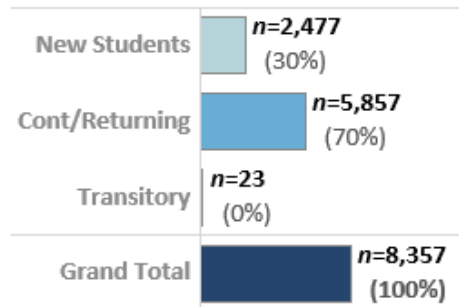

HUMBOLDT
STATE UNIVERSITY

HUMBOLDT STATE UNIVERSITY

Preliminary Fall 2017 Enrollment Dashboard (Unofficial)

Overall Enrollment

Demographic Information

Admission Profile - Fall 2017

App. Type	Applicants	Admitted	Admit Rate	Confirmed	Expected	Registered	Yield (%)
First-time UG	11,453	9,313	81.3%	1,503	1,215	1,216	13.1%
Lower-div xfer	231	104	45.0%	58	23	49	47.1%
Upper-div xfer	3,807	3,199	84.0%	1,168	866	897	28.0%
Grand Total	15,491	12,616	81.4%	2,729	2,104	2,162	17.1%

College of Declared Major

Updated 8/31/2017

See more dashboards at:

<http://www.humboldt.edu/irp/dashboards.htr>

HUMBOLDT STATE UNIVERSITY

Freshman Impaction

- HSU is impacted at the freshman level with a slightly higher Eligibility Index, to be determined at the end of the priority application filing period.
- We are also impacted in the following majors with specific GPA minima:
 - Environment Science and Management
 - Wildlife
 - Biology, Botany, Zoology
 - <https://admissions.humboldt.edu/node/176#fimpaction>