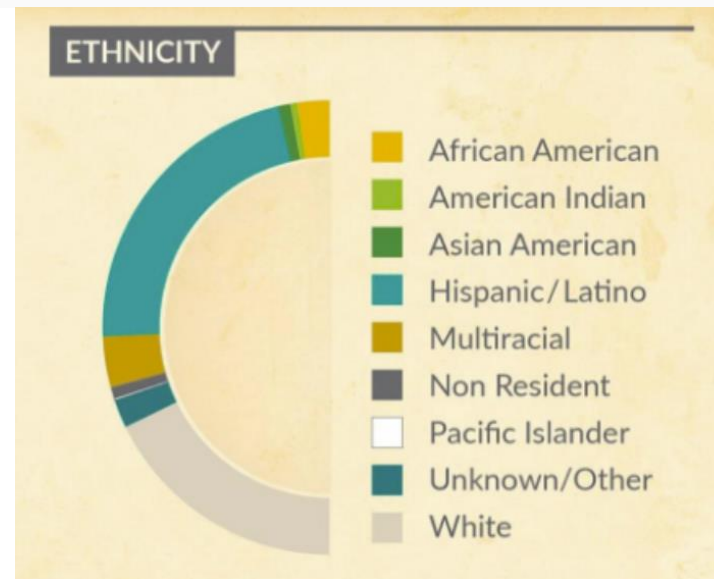

HUMBOLDT
STATE UNIVERSITY

HUMBOLDT STATE UNIVERSITY

Preliminary Fall 2017 Enrollment Dashboard (Unofficial)

Overall Enrollment

Demographic Information

Admission Profile - Fall 2017

App. Type	Applicants	Admitted	Admit Rate	Confirmed	Expected	Registered	Yield (%)
First-time UG	11,453	9,313	81.3%	1,503	1,215	1,216	13.1%
Lower-div xfer	231	104	45.0%	58	23	49	47.1%
Upper-div xfer	3,807	3,199	84.0%	1,168	866	897	28.0%
Grand Total	15,491	12,616	81.4%	2,729	2,104	2,162	17.1%

College of Declared Major

Updated 8/31/2017

See more dashboards at:

<http://www.humboldt.edu/irp/dashboards.htr>

HUMBOLDT STATE UNIVERSITY

Freshman Impaction

- HSU is impacted at the freshman level with a slightly higher Eligibility Index, to be determined at the end of the priority application filing period.
- We are also impacted in the following majors with specific GPA minima:
 - Environment Science and Management
 - Wildlife
 - Biology, Botany, Zoology
 - <https://admissions.humboldt.edu/node/176#fimpaction>