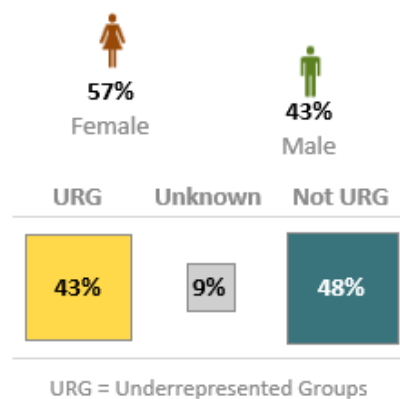

HUMBOLDT
STATE UNIVERSITY

HUMBOLDT STATE UNIVERSITY

Preliminary Fall 2017 Enrollment Dashboard (Unofficial)

Overall Enrollment

Demographic Information

Admission Profile - Fall 2017

App. Type	Applicants	Admitted	Admit Rate	Confirmed	Expected	Registered	Yield (%)
First-time UG	11,453	9,313	81.3%	1,503	1,215	1,216	13.1%
Lower-div xfer	231	104	45.0%	58	23	49	47.1%
Upper-div xfer	3,807	3,199	84.0%	1,168	866	897	28.0%
Grand Total	15,491	12,616	81.4%	2,729	2,104	2,162	17.1%

College of Declared Major

Updated 8/31/2017

See more dashboards at:

<http://www.humboldt.edu/irp/dashboards.htr>

HUMBOLDT STATE UNIVERSITY

Freshman Impaction

- HSU is impacted at the freshman level with a slightly higher Eligibility Index, to be determined at the end of the priority application filing period.
- We are also impacted in the following majors with specific GPA minima:
 - Environment Science and Management
 - Wildlife
 - Biology, Botany, Zoology
 - <https://admissions.humboldt.edu/node/176#fimpaction>